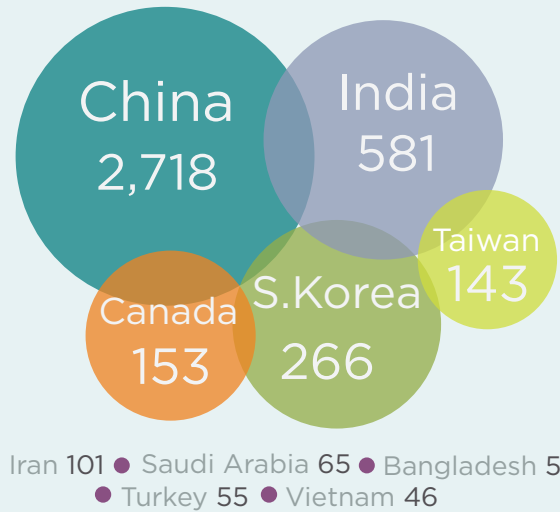

## Fall 2020 Enrollment Snapshot

Total Enrolled International Students:

**4,527**

Total Students on OPT:

**753**

Top sending Countries

Top Fields of Study

\*All Statistics from Fall 2020