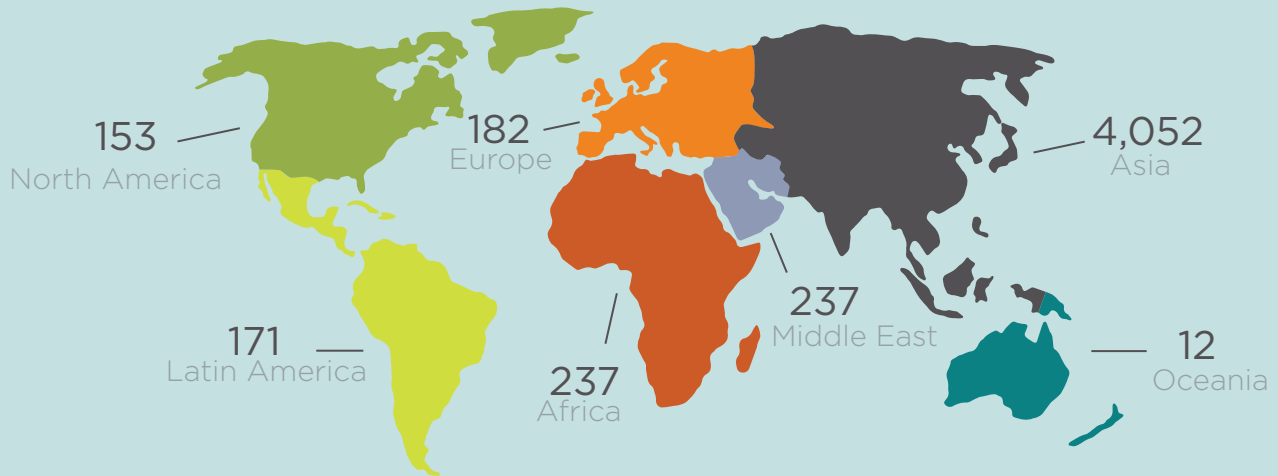

# Office for International Students and Scholars

## Fall 2020 Enrollment Snapshot

Total Enrolled International Students:

**4,527**

Total Students on OPT:

**753**

Top sending Countries

Top Fields of Study

\*All Statistics from Fall 2020