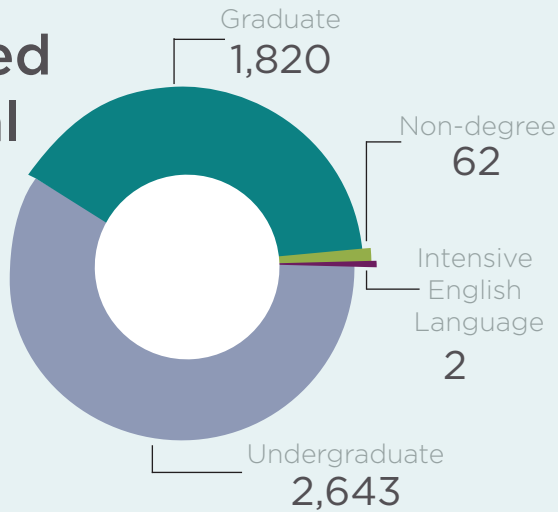

## Fall 2020 Enrollment Snapshot

Total Enrolled International Students:

**4,527**

Total Students on OPT:

**753**

Top sending Countries

Top Fields of Study

\*All Statistics from Fall 2020