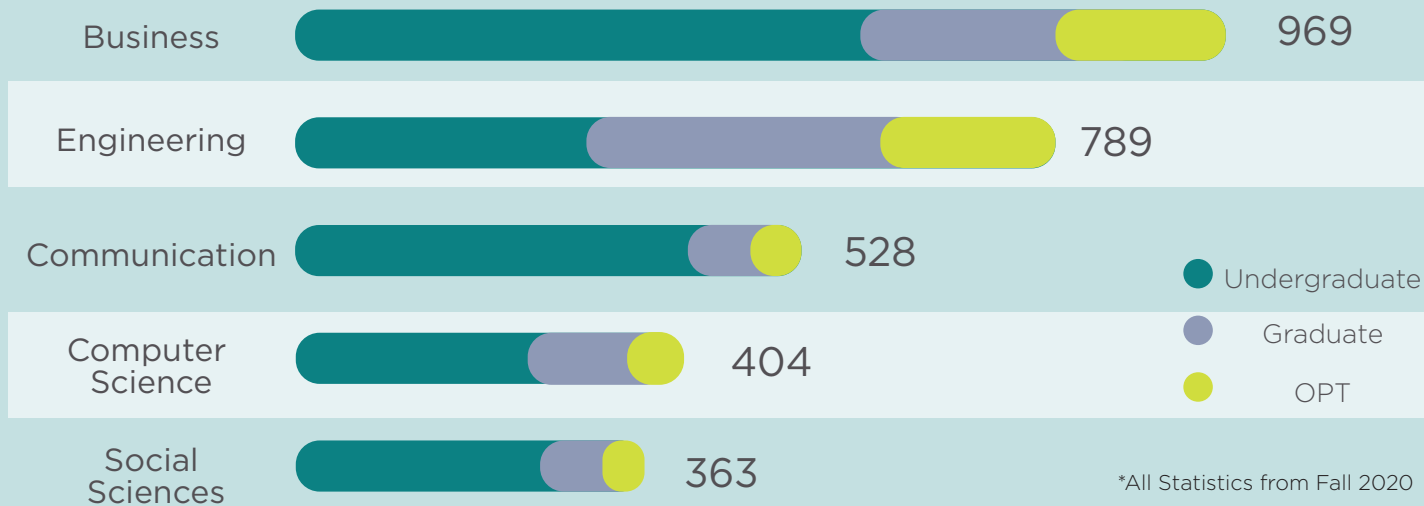

## Fall 2020 Enrollment Snapshot

Total Enrolled International Students:

**4,527**

Total Students on OPT:

**753**

Top sending Countries

Top Fields of Study

\*All Statistics from Fall 2020