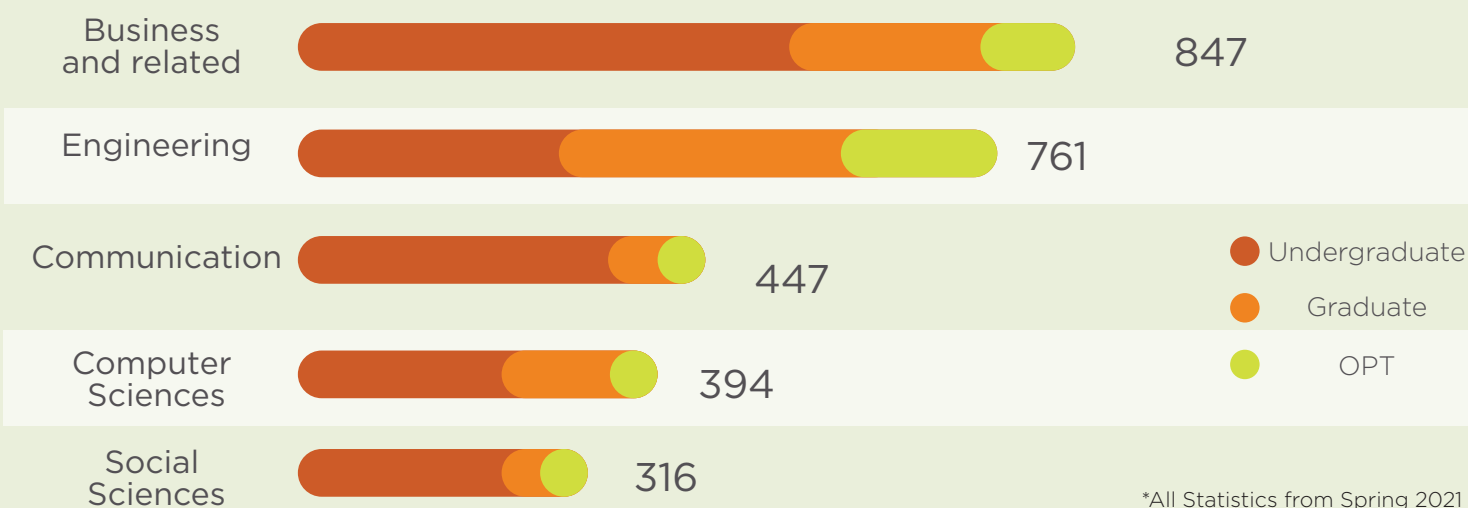

Office for International Students and Scholars Statistic Snapshot Spring 2021

Total Enrolled International Students:
4,265

Total students on post-completion OPT:
606

Top Places of Origin

Top Fields of Study

*All Statistics from Spring 2021