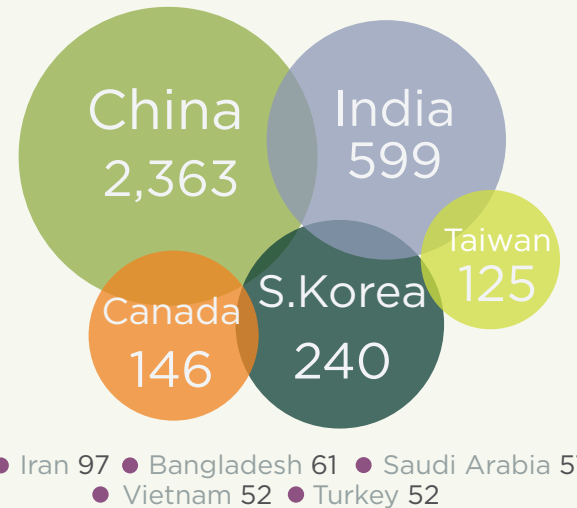

Office for International Students and Scholars Statistic Snapshot Spring 2021

Total Enrolled International Students:
4,265

Total students on post-completion OPT:
606

Top Places of Origin

Top Fields of Study

*All Statistics from Spring 2021