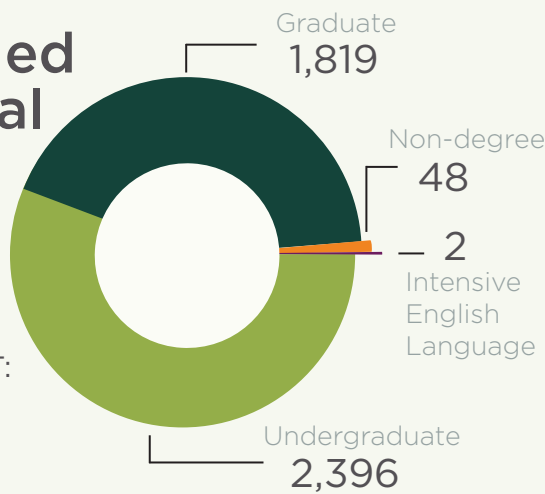

Office for International Students and Scholars Statistic Snapshot Spring 2021

Total Enrolled International Students:
4,265

Total students on post-completion OPT:
606

Top Places of Origin

Top Fields of Study

*All Statistics from Spring 2021