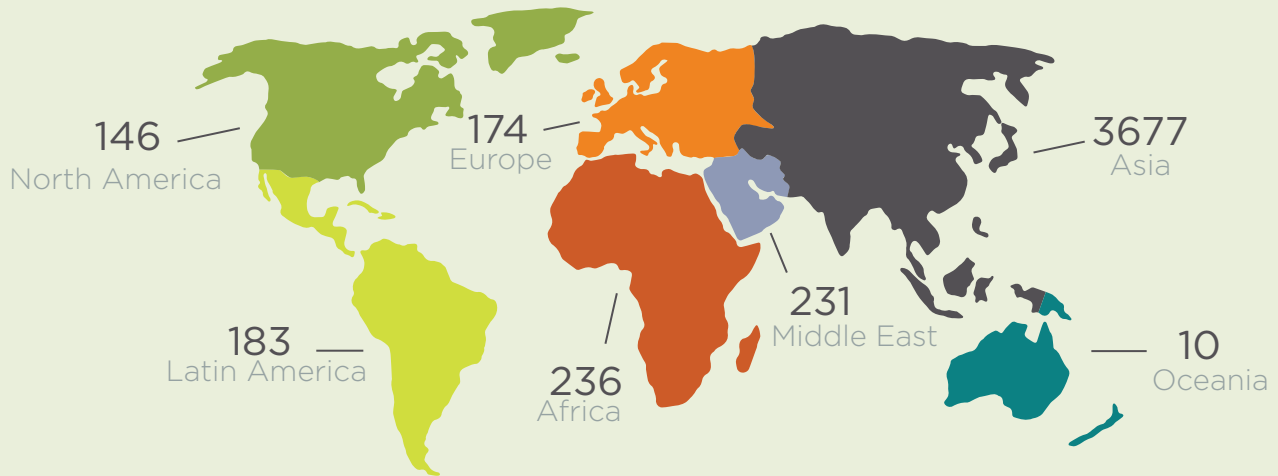

Office for International Students and Scholars Statistic Snapshot Spring 2021

Total Enrolled International Students:
4,265

Total students on post-completion OPT:
606

Top Places of Origin

Top Fields of Study

*All Statistics from Spring 2021