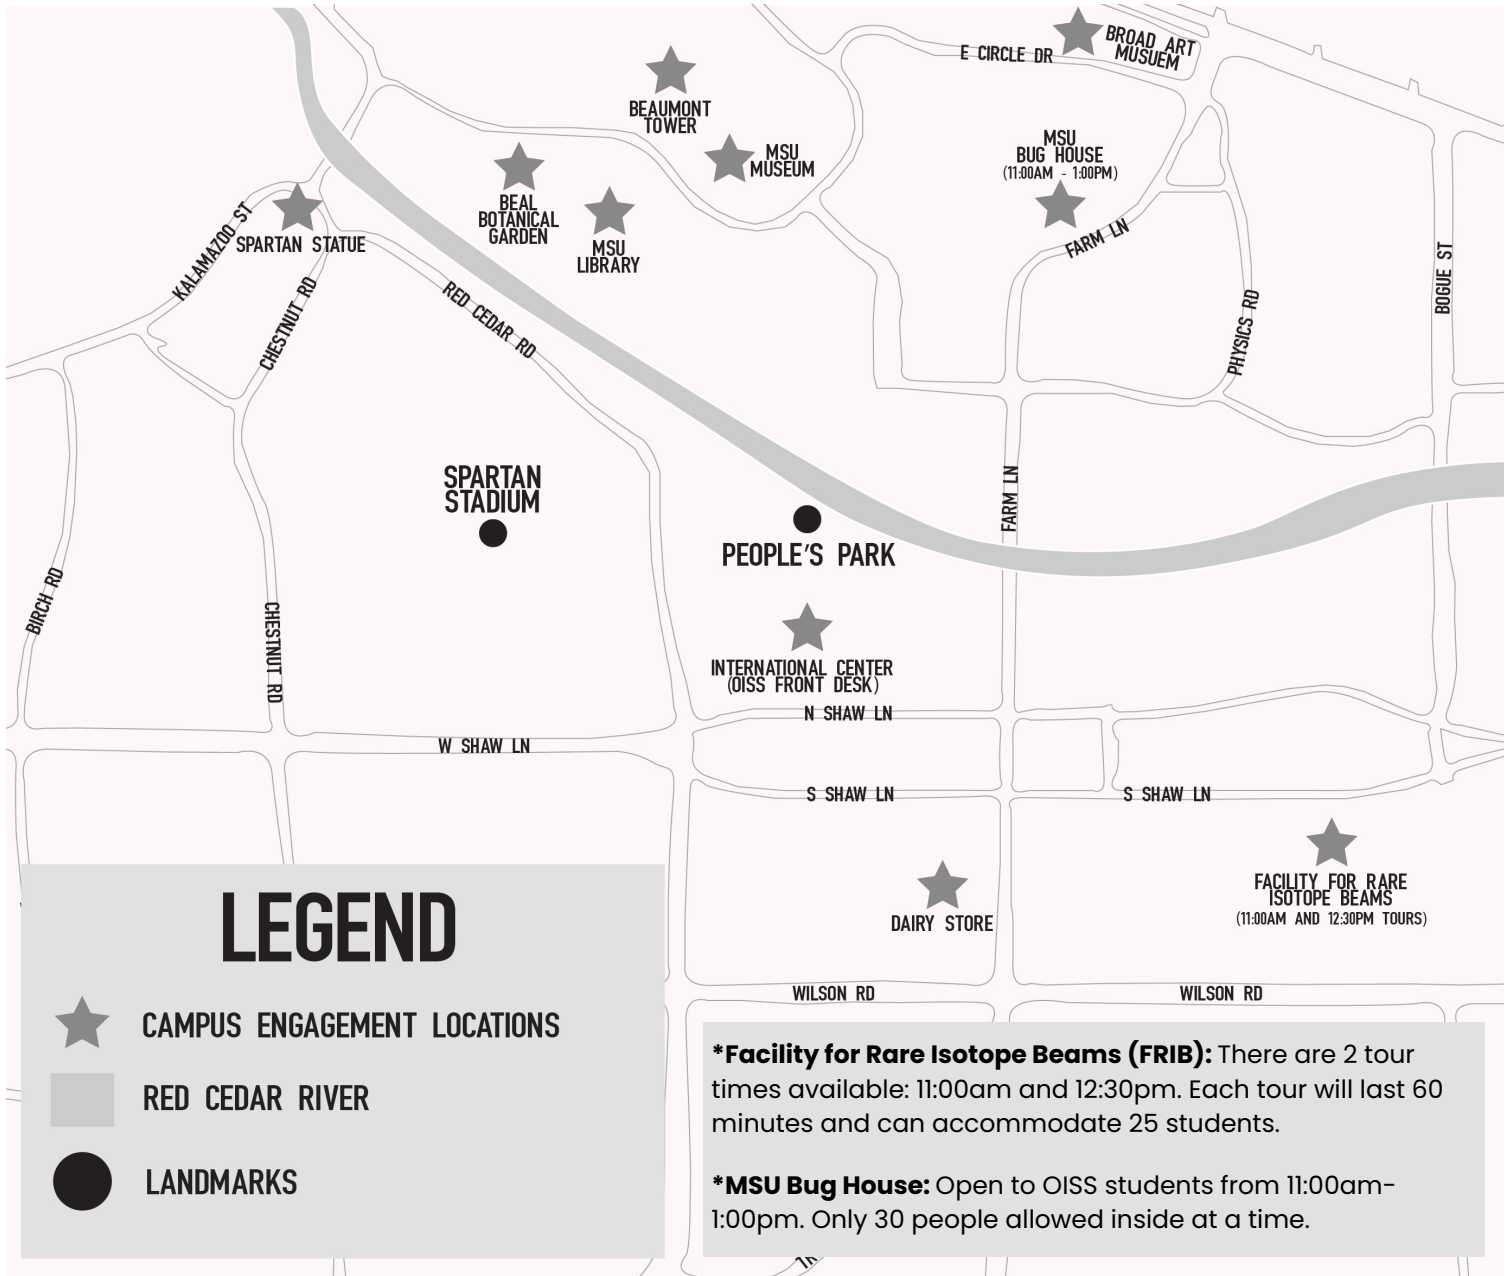

# CAMPUS ENGAGEMENT MAP

- ★ SPARTAN STATUE
- ★ BEAL BOTANICAL GARDEN
- ★ MSU LIBRARY
- ★ BEAUMONT TOWER
- ★ MSU MUSEUM
- ★ BROAD ART MUSEUM
- ★ MSU BUG HOUSE\*
- ★ INTERNATIONAL CENTER/OISS FRONT DESK
- ★ DAIRY STORE
- ★ FACILITY FOR RARE ISOTOPE BEAMS (FRIB)\*